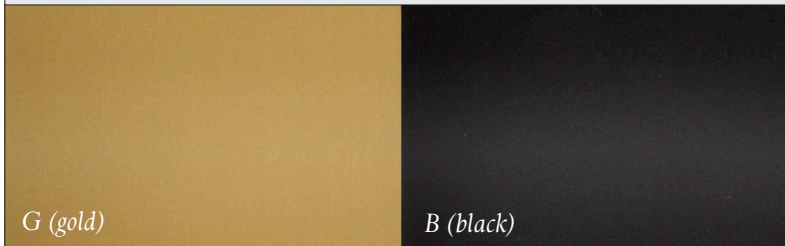

SELECTION 3 - FIN COLOUR

CUSTOM POWDERCOAT COLOURS AVAILABLE ON REQUEST