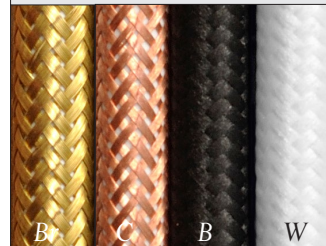

RP-E-1412

Exo Series

Design: Rowan Turnham & Matthew Harding

Exo Series

SELECTION 1 - DIMENSIONS

SELECTION 2 - MOUNTING STYLE

SELECTION 3 - FIN COLOUR

CUSTOM POWDERCOAT COLOURS AVAILABLE ON REQUEST

SELECTION 4 - FLEX

ADDITIONAL COLOURS ON REQUEST

SELECTION 5 - CANOPY COLOUR

PRODUCT TECHNICAL SPECIFICATION

<p>NAME: EXO DESIGN: ROWAN TURNHAM & MATTHEW HARDING STYLE: PENDANT WALL MOUNT</p>	<p>MATERIALS & FINISH: POWDERCOATED ALUMINIUM, FROSTED ACRYLIC (PMMA) LIGHT SOURCE: 1 x TRIDONIC LED MODULE // 6.3W // 650lm // 3000K // 240V REMOTE CONVERTER DIMMING: STANDARD - PHASE-CUT OPTIONAL - 1-10V / DALI SUSPENSION: PENDANT - 1.5m BRAIDED FLEX // SEAMLESS CANOPY WALL - 1.5m BRAIDED FLEX // WALL BRACKET // SEAMLESS CANOPY</p>
---	--