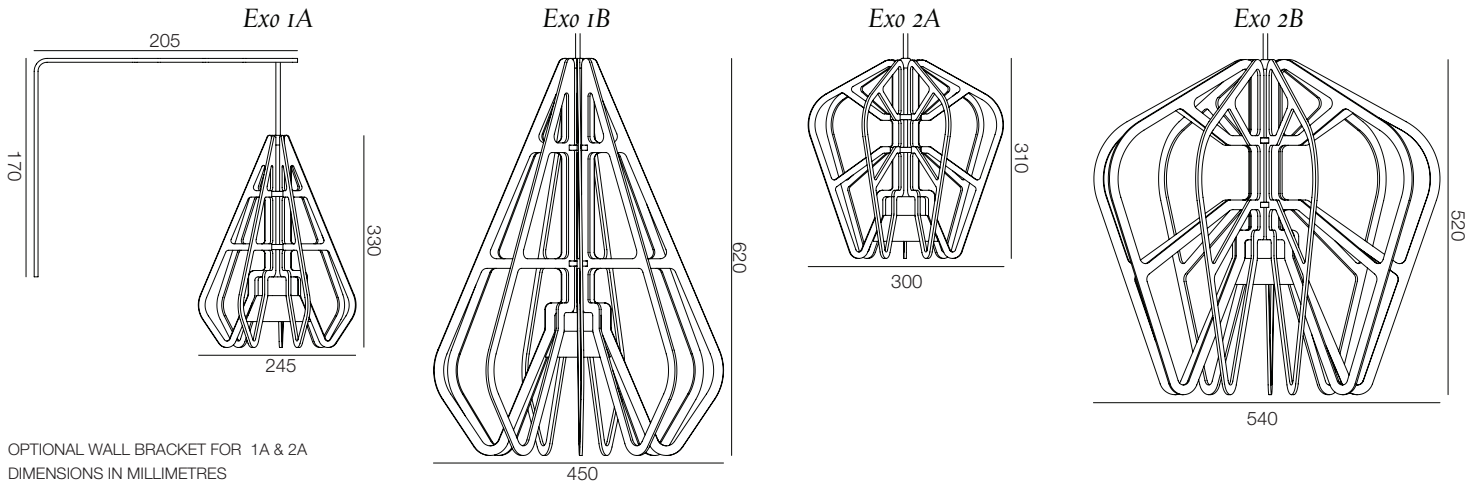

Exo Series

SELECTION 1 - DIMENSIONS