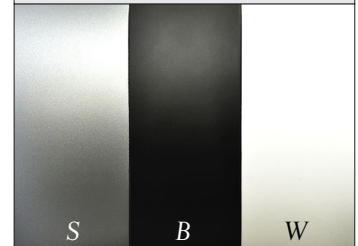

RP-E-1412

Exo Series

Design: Rowan Turnham & Matthew Harding

Exo Series

SELECTION 1 - DIMENSIONS

SELECTION 2 - MOUNTING STYLE

SELECTION 3 - FIN COLOUR

CUSTOM POWDERCOAT COLOURS AVAILABLE ON REQUEST

SELECTION 4 - FLEX

ADDITIONAL COLOURS ON REQUEST

SELECTION 5 - CANOPY COLOUR

PRODUCT TECHNICAL SPECIFICATION

<p>NAME: EXO DESIGN: ROWAN TURNHAM & MATTHEW HARDING STYLE: PENDANT WALL MOUNT</p>	<p>MATERIALS & FINISH: POWDERCOATED ALUMINIUM, FROSTED ACRYLIC (PMMA) LIGHT SOURCE: 1 x TRIDONIC LED MODULE // 6.3W // 650lm // 3000K // 240V REMOTE CONVERTER DIMMING: STANDARD - PHASE-CUT OPTIONAL - 1-10V / DALI SUSPENSION: PENDANT - 1.5m BRAIDED FLEX // SEAMLESS CANOPY WALL - 1.5m BRAIDED FLEX // WALL BRACKET // SEAMLESS CANOPY</p>
---	--