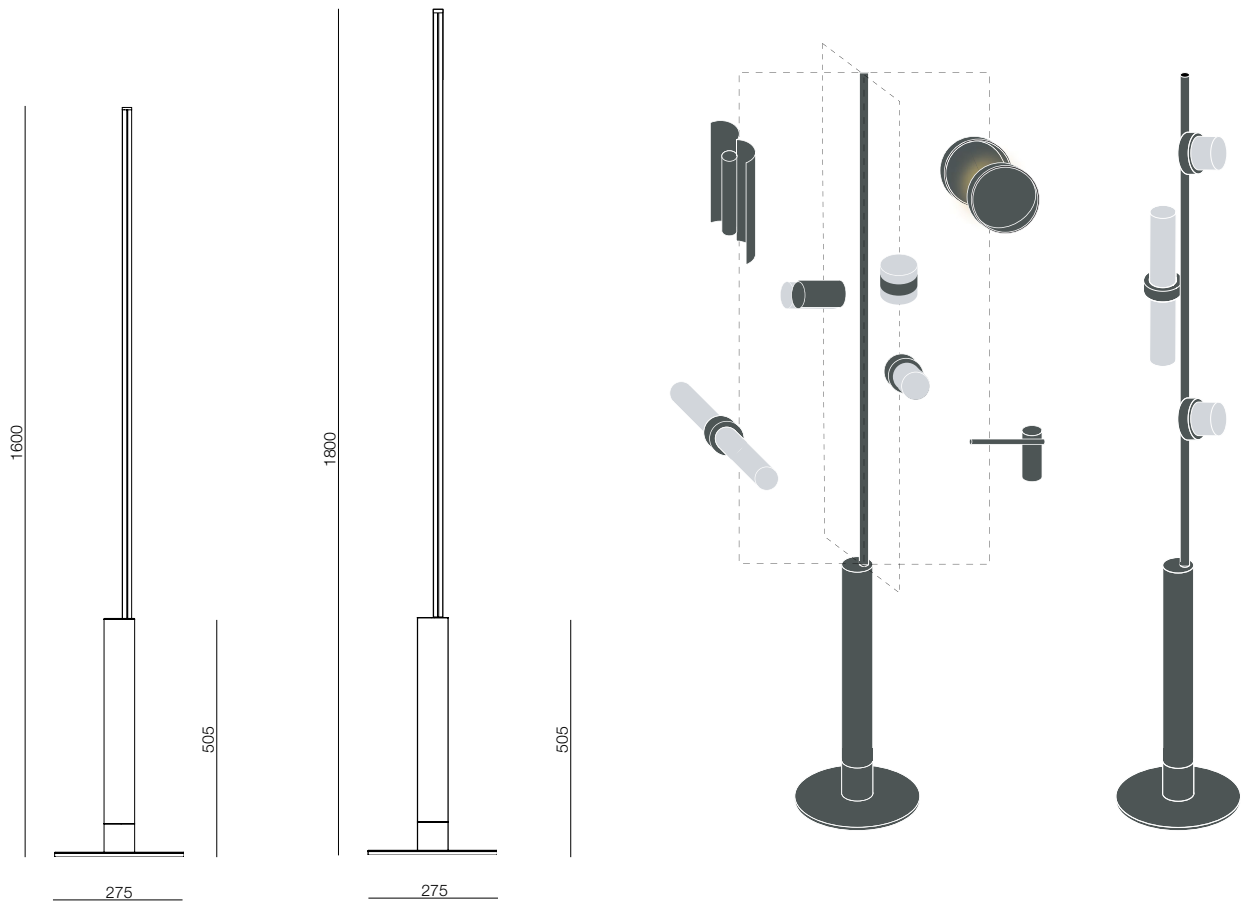

RP-E-1801FL

Typography Floor Lamp

Design: Studio Truly Truly

TYPOGRAPHY is a graphic lighting system, reflective of the multi-disciplinary talent of its designers and the manufacturing and specialist technical abilities of Rakumba. Drawing from the artistic and harmonious collection of TYPOGRAPHY fittings, the floor lamp offers an unprecedented opportunity to create endless expressions in a portable luminaire. Each light can be positioned anywhere along the length of the stand and on any of four locations around the central axis. Wireless dimming enables balanced illumination effects to complete this luxurious high performance lamp.

Typography® System

DIMENSIONS AND ARRANGEMENT DETAILS

DIMENSIONS IN MILLIMETRES

FINISH OPTIONS

Black

Golden

PRODUCT TECHNICAL SPECIFICATION

NAME:	TYPOGRAPHY FLOOR LAMP	ELECTRICAL:	INTERGRATED 240VAC DRIVER POWERING 48VDC RAIL //
DESIGN:	STUDIO TRULY TRULY		UP TO 75W (CONSULT INDIVIDUAL LUMINAIRE DATA SHEETS)
STYLE:	FLOOR LAMP	DIMMING:	WIRELESS VIA BLUETOOTH SWITCH OR MOBILE APP (ANDROID & iOS)
MATERIAL:	ANODISED ALUMINIUM //		(REFER TO WIRELESS DIMMING INSTRUCTIONS)
	STEEL //	ASSEMBLY LIMITS:	MAXIMUM COMBINED WEIGHT OF LUMINAIRES - 2.50KG
	ABS		