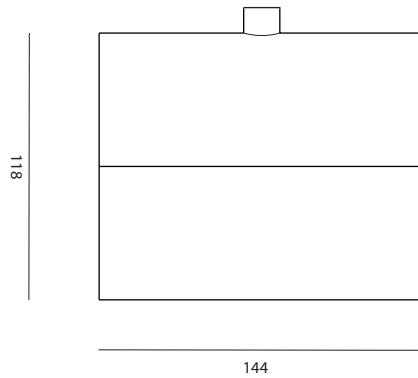

RP-E-1803

Typography CILON Roll

Typography CILON ROLL

SELECTION 1 - DIMENSIONS

CILON ROLL

DIMENSIONS IN MILLIMETRES

SELECTION 2 - FINISH

Black Anodised

Golden Anodised

PRODUCT TECHNICAL SPECIFICATION

NAME:	CILON ROLL	LIGHT SOURCE:	INTEGRATED TRIDONIC LED MODULE // 4W // 605lm (MODULE) // 2700K // CRI80
DESIGN:	STUDIO TRULY TRULY	POWER SUPPLY RAIL:	POWERED FROM 48VDC TYPOGRAPHY RAIL (REFER TYPOGRAPHY SYSTEM DATA SHEET)
STYLE:	AREA ILLUMINATION	DIMMING RAIL:	STANDARD CAPABILITY - SWITCH-DIM (ALL LIGHTS ON A RAIL DIM TOGETHER)
WEIGHT:	800g		STANDARD CAPABILITY - DALI (EACH LIGHT ON A RAIL DIMS INDEPENDENTLY)
MATERIALS & FINISH:	ANODISED ALUMINIUM // ACRYLIC DIFFUSER		ON REQUEST - 0-10V (ALL LIGHTS ON A RAIL DIM TOGETHER)
		MOUNTING:	ON REQUEST - TRIDONIC CASAMBI WIRELESS BASICDIM (4 PRESET SUBGROUPS DIM INDEPENDENTLY)
			TYPOGRAPHY RAIL (REFER TO SYSTEM DATA SHEET)