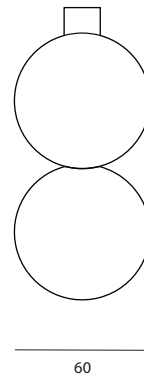

RP-E-1803

Typography CILON Roll

Typography CILON ROLL

SELECTION 1 - DIMENSIONS

CILON ROLL

DIMENSIONS IN MILLIMETRES

SELECTION 2 - FINISH

Black Anodised

Golden Anodised

PRODUCT TECHNICAL SPECIFICATION

NAME:	CILON ROLL	LIGHT SOURCE:	INTEGRATED TRIDONIC LED MODULE // 4W // 605lm (MODULE) // 2700K // CRI80
DESIGN:	STUDIO TRULY TRULY	POWER SUPPLY RAIL:	POWERED FROM 48VDC TYPOGRAPHY RAIL (REFER TYPOGRAPHY SYSTEM DATA SHEET)
STYLE:	AREA ILLUMINATION	DIMMING RAIL:	STANDARD CAPABILITY - SWITCH-DIM (ALL LIGHTS ON A RAIL DIM TOGETHER)
WEIGHT:	800g		STANDARD CAPABILITY - DALI (EACH LIGHT ON A RAIL DIMS INDEPENDENTLY)
MATERIALS & FINISH:	ANODISED ALUMINIUM // ACRYLIC DIFFUSER		ON REQUEST - 0-10V (ALL LIGHTS ON A RAIL DIM TOGETHER)
		MOUNTING:	ON REQUEST - TRIDONIC CASAMBI WIRELESS BASICDIM (4 PRESET SUBGROUPS DIM INDEPENDENTLY)
			TYPOGRAPHY RAIL (REFER TO SYSTEM DATA SHEET)