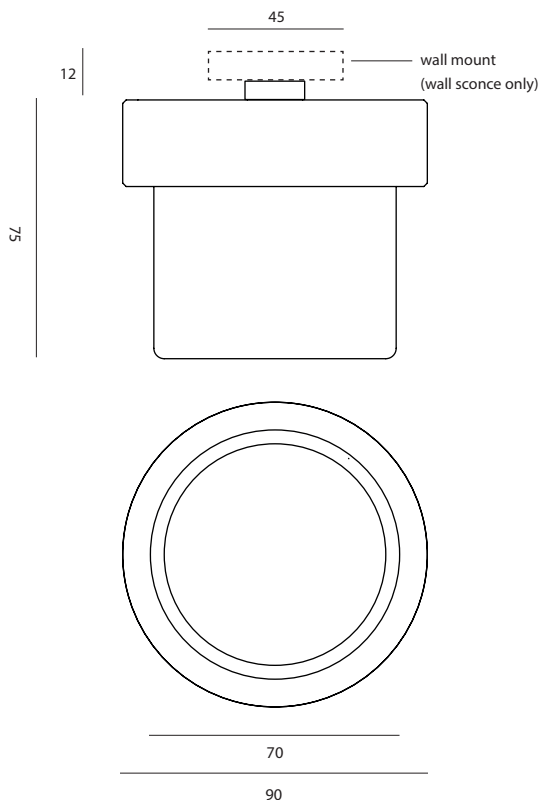

## SELECTION 1 - DIMENSIONS

### CILON MINI

DIMENSIONS IN MILLIMETRES

### PRODUCT TECHNICAL SPECIFICATION

NAME: CILON MINI  
 DESIGN: STUDIO TRULY TRULY  
 STYLE: AREA ILLUMINATION  
 WEIGHT: 280g  
 MATERIALS & FINISH: ANODISED ALUMINIUM // GLASS DIFFUSER

LIGHT SOURCE: INTEGRATED CREE LED ARRAY // 6W // 700lm (MODULE) // 2700K // CRI90  
 POWER SUPPLY RAIL: POWERED FROM 48VDC TYPOGRAPHY RAIL (REFER TYPOGRAPHY SYSTEM DATA SHEET)  
 POWER SUPPLY WALL: POWERED DIRECTLY FROM REMOTE INSTALL DRIVER (MAX. 10M DISTANCE FROM FITTING)  
 DIMMING RAIL: STANDARD CAPABILITY - SWITCH-DIM (ALL LIGHTS ON A RAIL DIM TOGETHER)  
 STANDARD CAPABILITY - DALI (EACH LIGHT ON A RAIL DIMS INDEPENDENTLY)  
 ON REQUEST - 0-10V (ALL LIGHTS ON A RAIL DIM TOGETHER)  
 ON REQUEST - TRIDONIC CASAMBI WIRELESS BASICDIM (4 PRESET SUBGROUPS DIM INDEPENDENTLY)  
 DIMMING WALL: STANDARD CAPABILITY - PHASE CUT  
 STANDARD CAPABILITY - 1-10V  
 ON REQUEST - SWITCH-DIM  
 ON REQUEST - DALI  
 MOUNTING: TYPOGRAPHY RAIL (REFER TO SYSTEM DATA SHEET)  
 TYPOGRAPHY WALL MOUNT